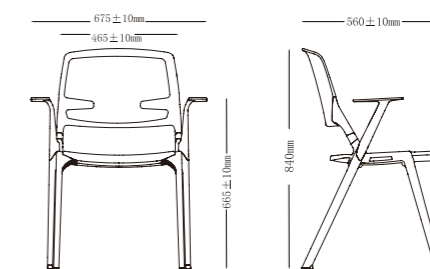

Ecological

Linkable

Recyclable

Composable

Transformable

Multiflex

Suitable for outdoor use

Stackable

Packing Size

包装尺寸

Carton Size: 23-1/2"L*22"W*26"H CBM:0.220

Packing: 2 Sets One Carton

Net Weight: 12KG

Gross Weight: 16.2KG

Container Loading: 20'GP:222PCS 40'GP:468PCS 40'HQ:624PCS

Carton Size: 24-3/4"L*22"W*35"H CBM:0.312

Packing: 4 Sets One Carton

Net Weight: 24KG

Gross Weight: 29.8KG

Container Loading: 20'GP:380PCS 40'GP:776PCS 40'HQ:900PCS