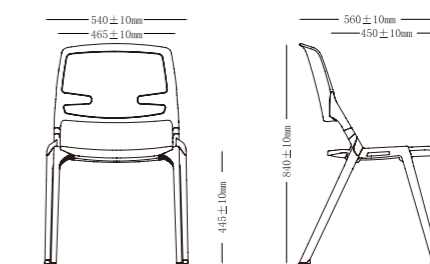

Carton Size: 23-1/2"L*22"W*26"H CBM:0.220

Packing: 2 Sets One Carton

Net Weight: 10.8KG

Gross Weight: 14.2KG

Container Loading: 20'GP:222PCS 40'GP:468PCS 40'HQ:624PCS

Carton Size: 24-3/4"L*22"W*35"H CBM:0.312

Packing: 4 Sets One Carton

Net Weight: 21.5KG

Gross Weight: 26.6KG

Container Loading: 20'GP:380PCS 40'GP:776PCS 40'HQ:900PCS